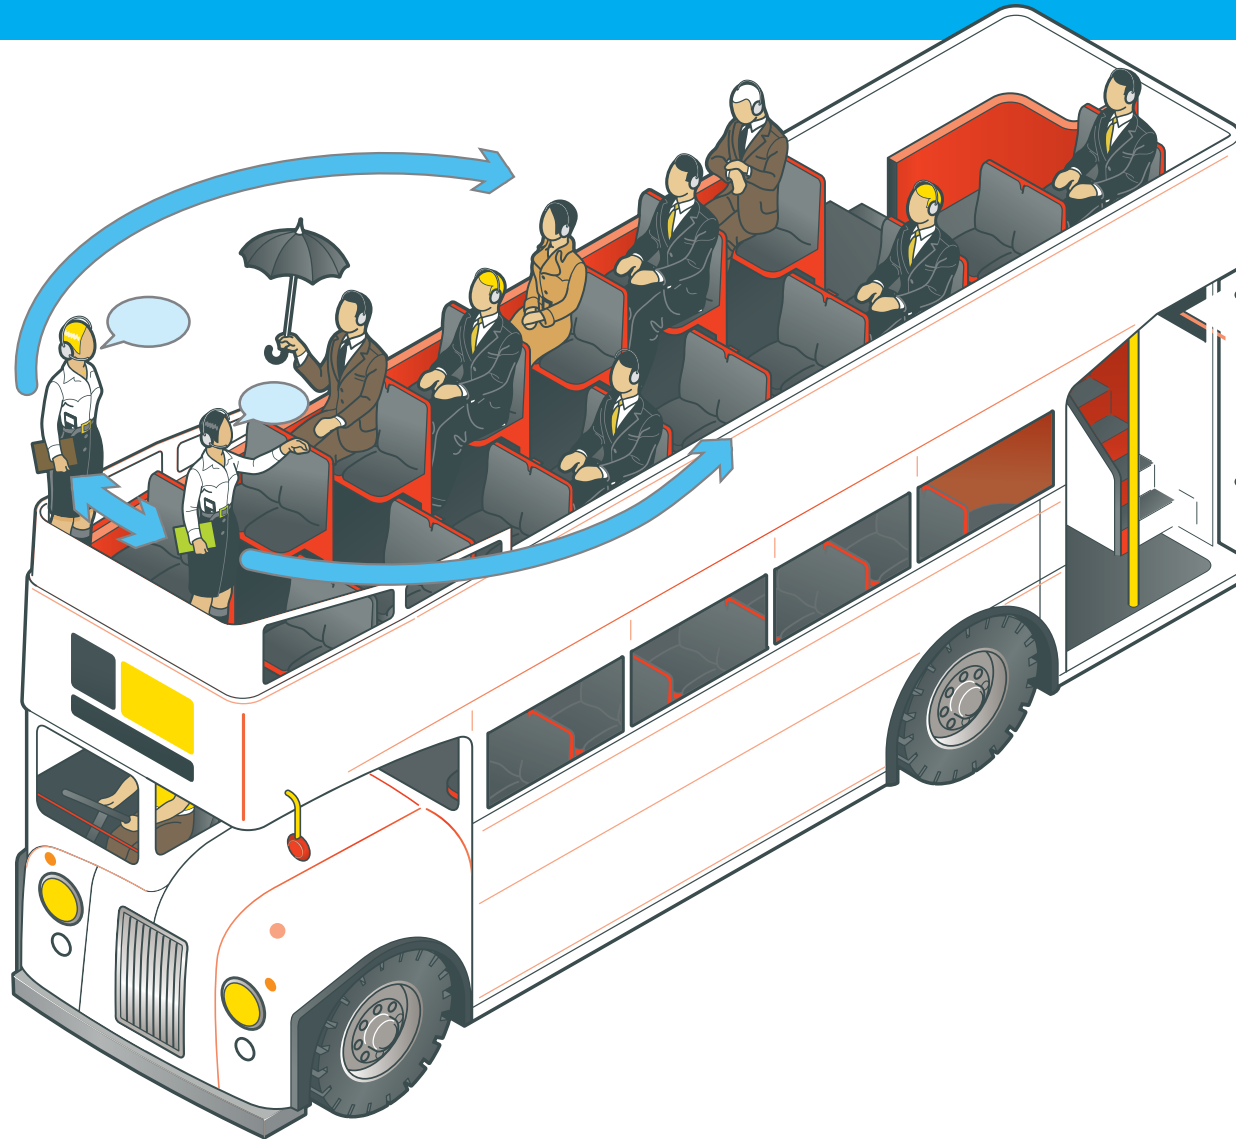

Government

House of Worship

TEAM TOUR GUIDE

FEATURES

Full, two-way communication between two tour guides

Tour group members can hear both tour guides

Portable—fits in customized carry case

APPLICATIONS