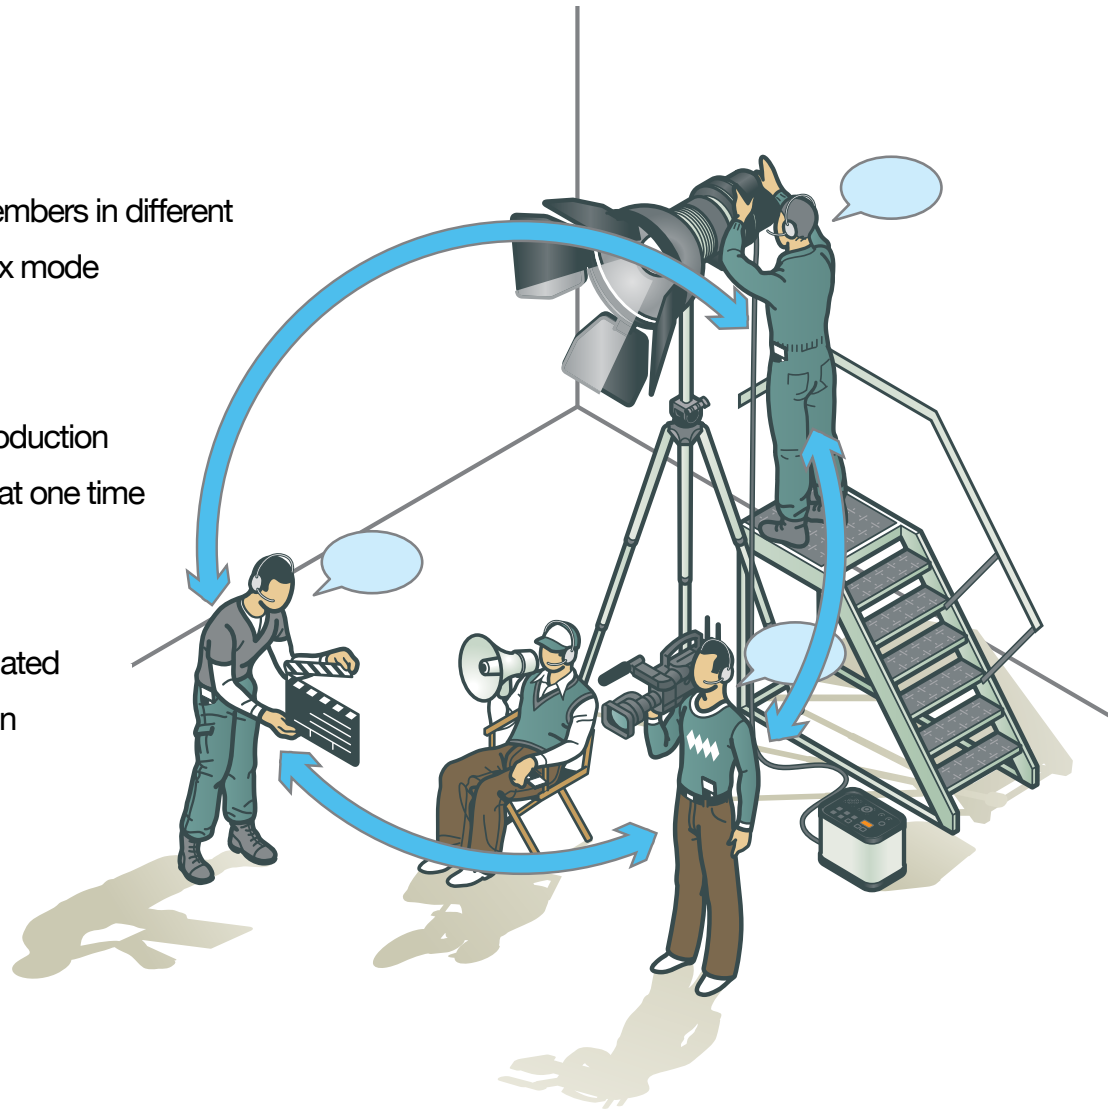

DIGI WAVE APPLICATIONS

OVERVIEW

- Allows for one- or two-way communication between single or multiple groups, with the exception of the Language Interpretation Mode (one-way only)
- Global use – 2.4 GHz harmonized for use in most countries
- Lightweight. Sleek design. Simple-to-use.
- Neckloop compatible to accommodate hearing aids
- ADA compliance and assistive listening in one package
- Promotes interaction – Full-duplex capability; (DLT transceiver) supports up to six simultaneous talkers
- DLR receiver supports unlimited listeners
- Maintains focus – Crystal-clear digital sound quality
- Completely Portable – No base station or rack-mounted components required
- Secure – 87-bit encryption, PIN code and frequency-hopping technology
- Flexible – Pre-packaged and fully customizable options available
- Inclusive — Range is up to 200 feet outdoors / 300 feet indoors

CALLOUTS

CALLOUTS

WIRELESS INTERCOM

FEATURES

Communicate with crew members in different house locations in full-duplex mode

Accommodates any size production crew with any two mics live at one time

Hands-free operation — initiated by the quick push of a button

FEATURES

Communicate with crew members in different house locations in full-duplex mode

Accommodates any size production crew with any two mics live at one time

Hands-free operation — initiated by the quick push of a button