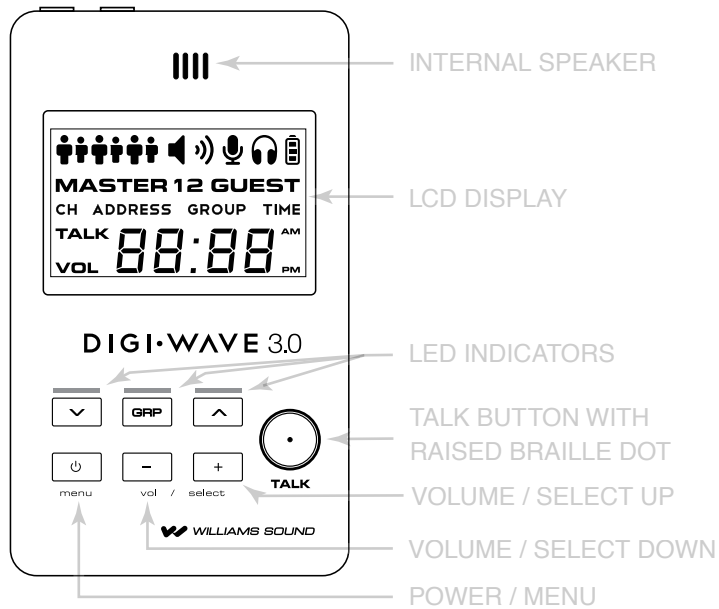

DIGI WAVE APPLICATIONS

OVERVIEW

- Allows for one- or two-way communication between single or multiple groups, with the exception of the Language Interpretation Mode (one-way only)
- Global use – 2.4 GHz harmonized for use in most countries
- Lightweight. Sleek design. Simple-to-use.
- Neckloop compatible to accommodate hearing aids
- ADA compliance and assistive listening in one package
- Promotes interaction – Full-duplex capability; (DLT transceiver) supports up to six simultaneous talkers
- DLR receiver supports unlimited listeners
- Maintains focus – Crystal-clear digital sound quality
- Completely Portable – No base station or rack-mounted components required
- Secure – 87-bit encryption, PIN code and frequency-hopping technology
- Flexible – Pre-packaged and fully customizable options available
- Inclusive — Range is up to 200 feet outdoors / 300 feet indoors

CALLOUTS

CALLOUTS

WIRELESS INTERCOM

FEATURES

Communicate with crew members in different house locations in full-duplex mode

Accommodates any size production crew with any two mics live at one time

Hands-free operation — initiated by the quick push of a button