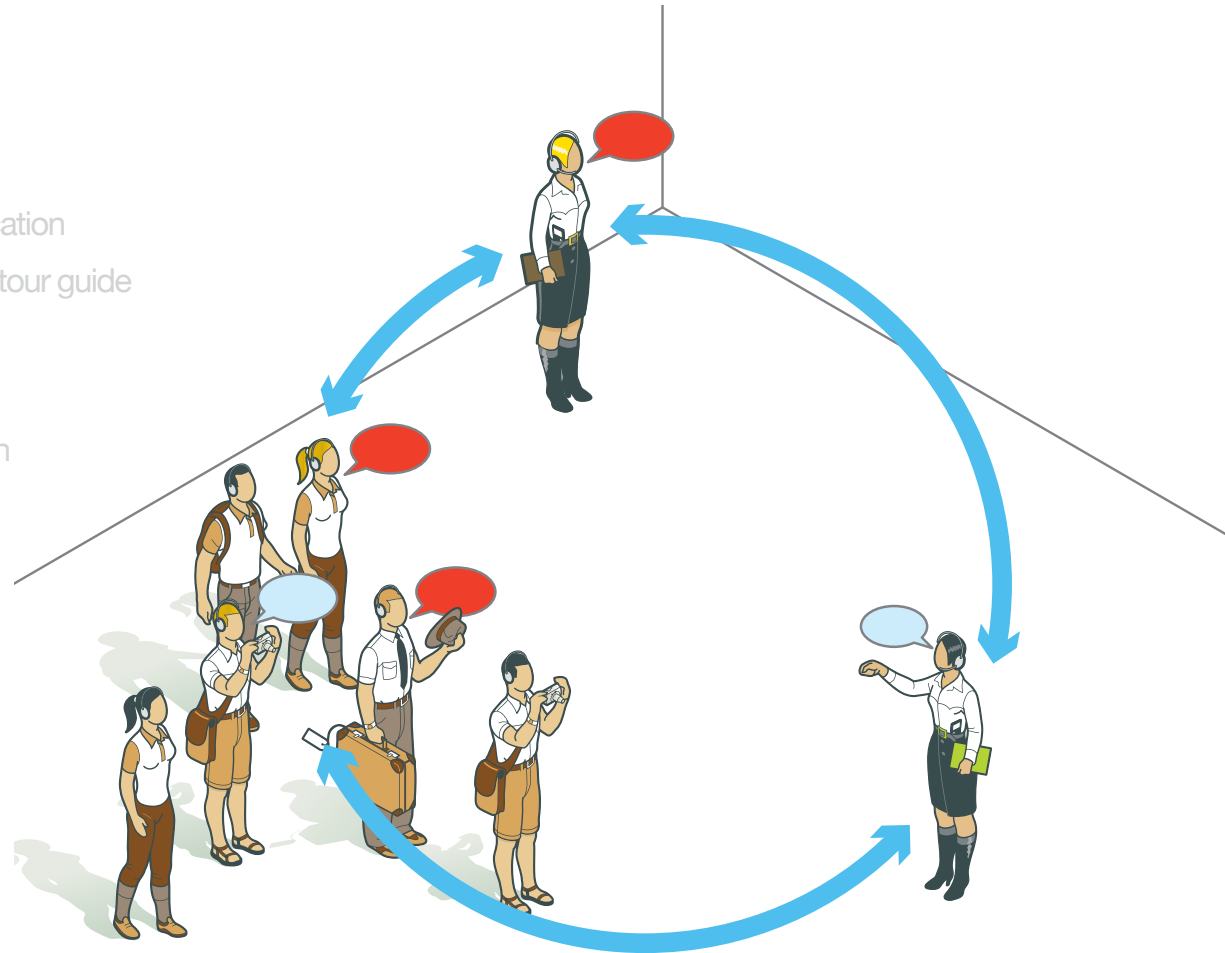

Q&A scenarios

Mobile presentations

2 WAY PORTABLE TOUR GUIDE SYSTEM

FEATURES

Full, two-way communication
between interpreter and tour guide

Tour group members can
hear both tour guides

Portable—fits in
customized carry case