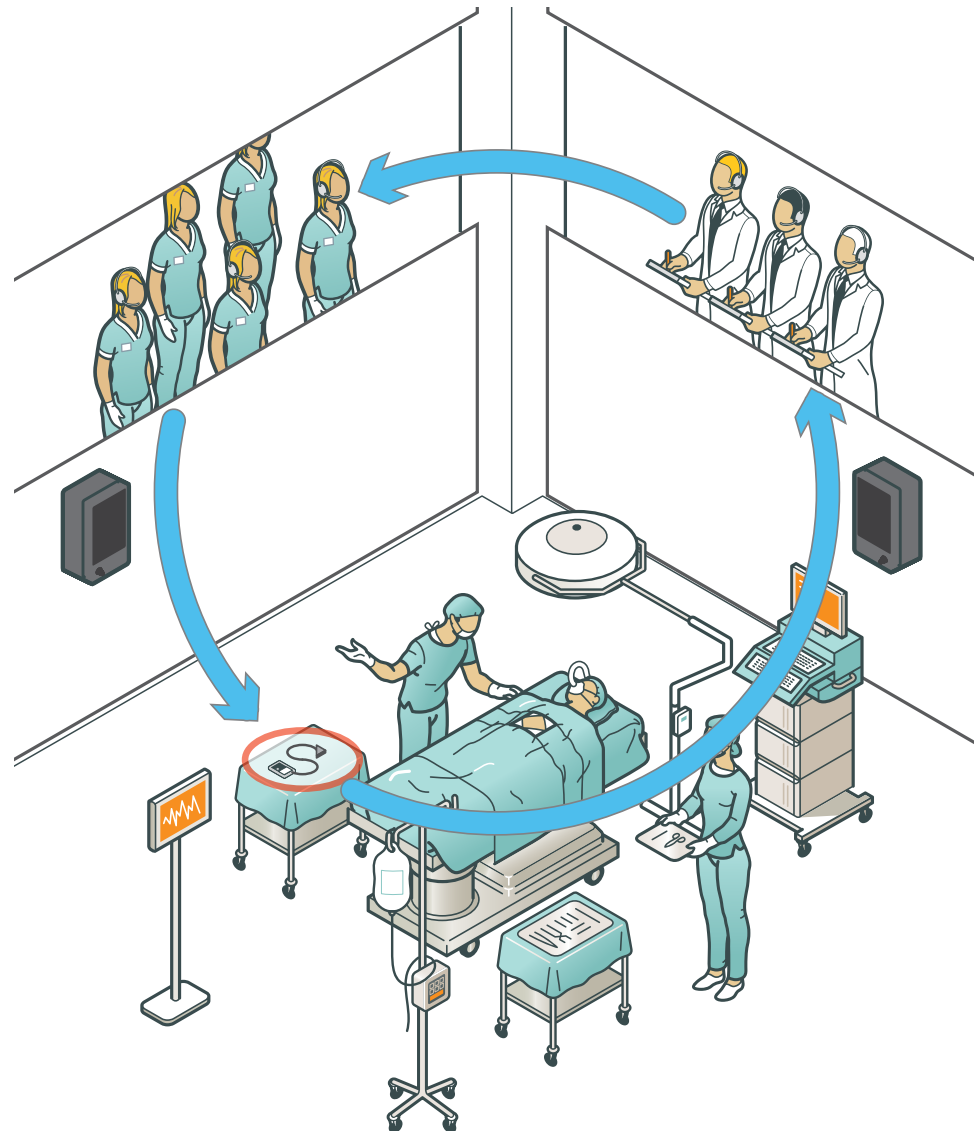

FEATURES

Communicate with crew members in different house locations in full-duplex mode

Accommodates any size production crew with any two mics live at one time

Hands-free operation — initiated by the quick push of a button

APPLICATIONS

Event Production

Theaters

House of Worship

Education

Remote Field Production

Etc.

2 WAY PORTABLE WIRELESS INTERCOM SYSTEM

FEATURES

Communicate with student / audience in different house locations in full-duplex mode

Accommodates any size trainer / trainee scenario with any two mics live at one time

Hands-free operation — initiated by the quick push of a button