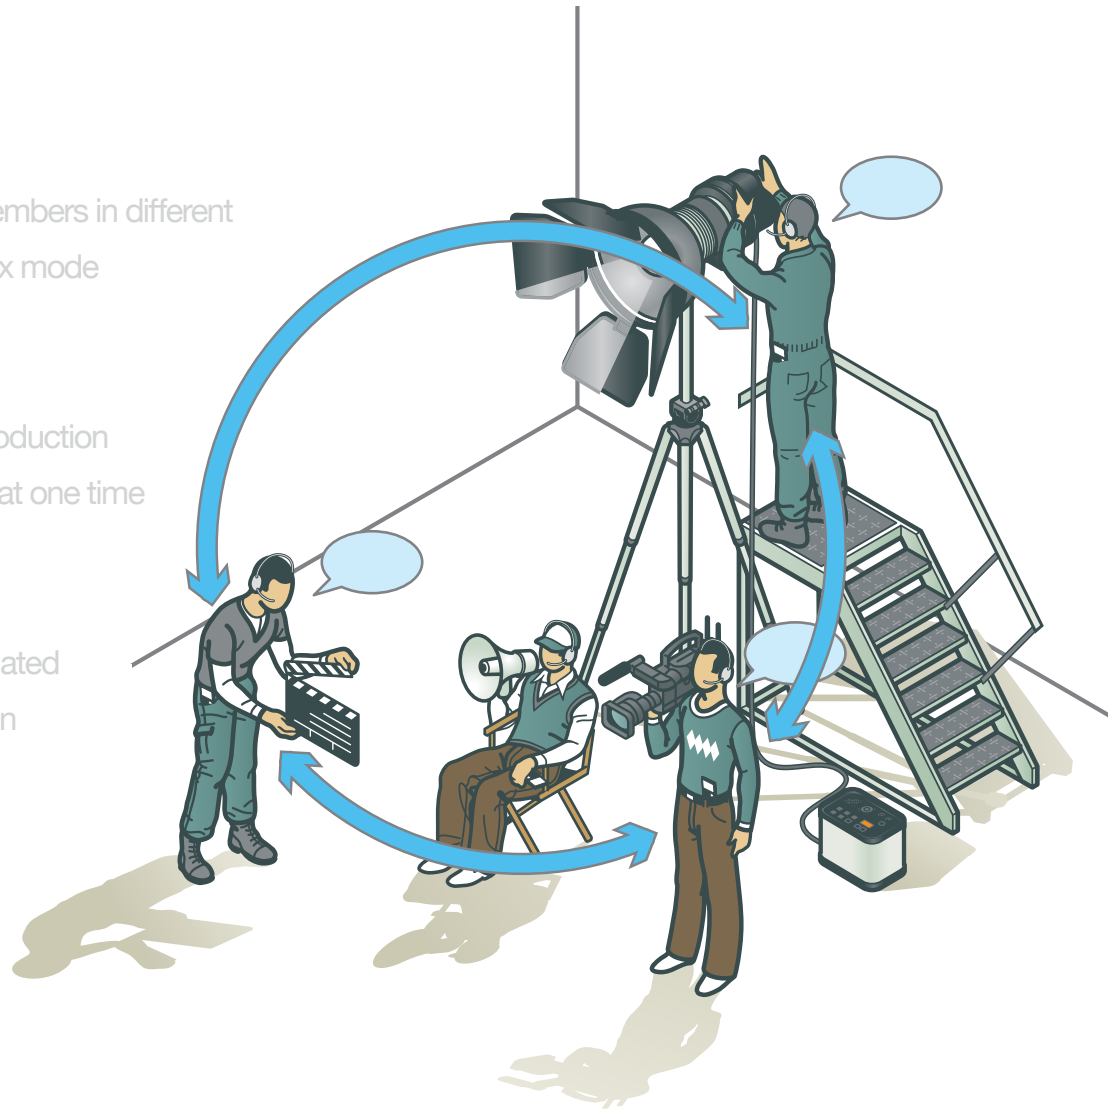

CALLOUTS

CALLOUTS

WIRELESS INTERCOM

FEATURES

Communicate with crew members in different house locations in full-duplex mode

Accommodates any size production crew with any two mics live at one time

Hands-free operation — initiated by the quick push of a button

FEATURES

Communicate with crew members in different house locations in full-duplex mode

Accommodates any size production crew with any two mics live at one time

Hands-free operation — initiated by the quick push of a button