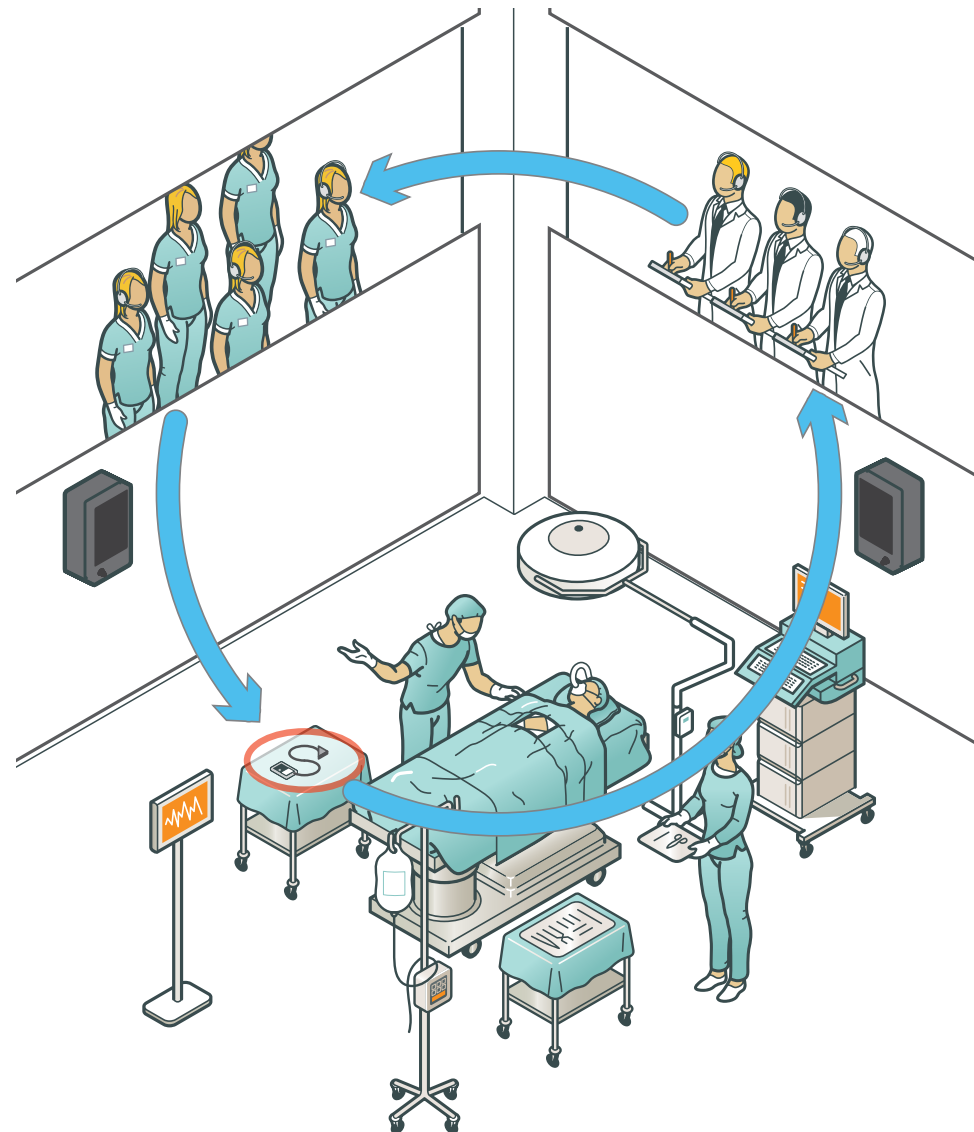

APPLICATIONS

Health care

Theaters

Corporations

Education

Training and
Presentation Scenarios

2 WAY PORTABLE WIRELESS INTERCOM SYSTEM

FEATURES

Communicate with student / audience in different house locations in full-duplex mode

Accommodates any size trainer / trainee scenario with any two mics live at one time

Hands-free operation — initiated by the quick push of a button