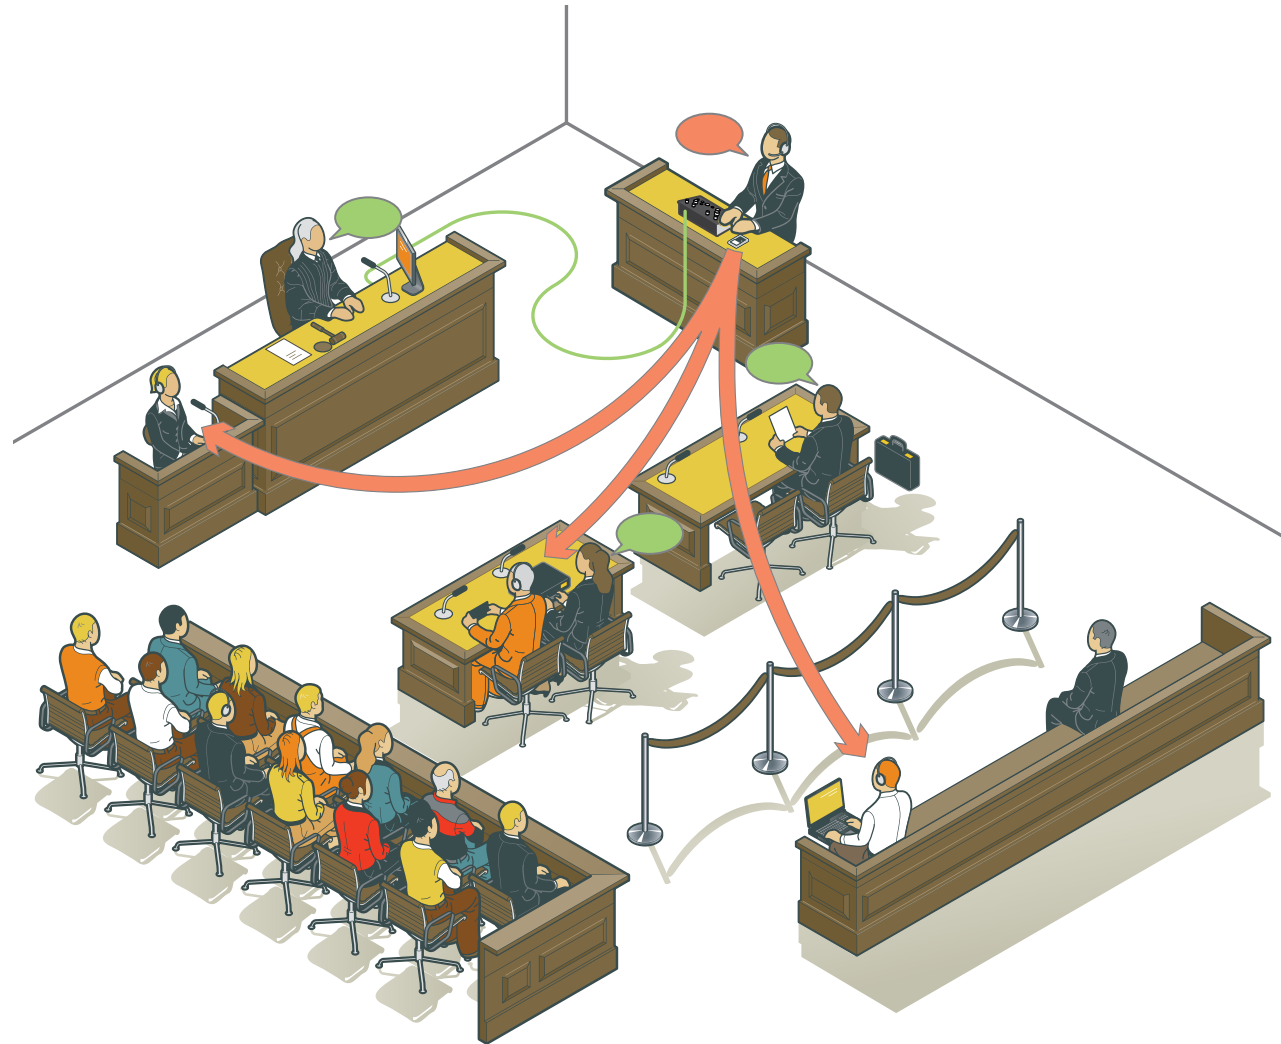

LANGUAGE INTERPRETATION COURT ROOM

FEATURES

Accommodates up to 14 interpreters, plus floor language

No limit to number of listeners

Portable — fits in a briefcase

Economical — save time and money

APPLICATIONS

Conference

Judicial

Healthcare

Corporate

Education

Government

House of Worship

2 WAY PORTABLE TOUR GUIDE SYSTEM