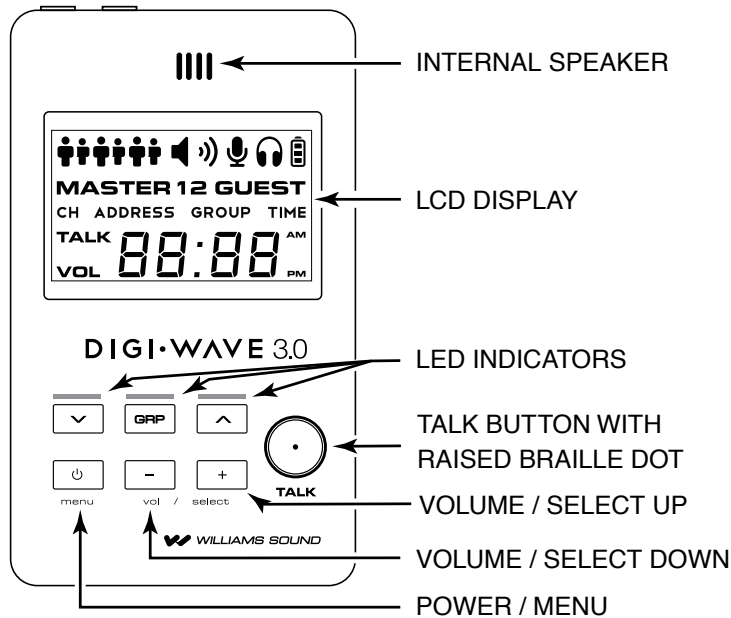

DIGI WAVE APPLICATIONS

OVERVIEW

- Allows for one- or two-way communication between single or multiple groups, with the exception of the Language Interpretation Mode (one-way only)
- Global use – 2.4 GHz harmonized for use in most countries
- Lightweight. Sleek design. Simple-to-use.
- Neckloop compatible to accommodate hearing aids
- ADA compliance and assistive listening in one package
- Promotes interaction – Full-duplex capability; (DLT transceiver) supports up to six simultaneous talkers
- DLR receiver supports unlimited listeners
- Maintains focus – Crystal-clear digital sound quality
- Completely Portable – No base station or rack-mounted components required
- Secure – 87-bit encryption, PIN code and frequency-hopping technology
- Flexible – Pre-packaged and fully customizable options available
- Inclusive — Range is up to 200 feet outdoors / 300 feet indoors

CALLOUTS

CALLOUTS

WIRELESS INTERCOM

FEATURES

Communicate with crew members in different house locations in full-duplex mode

Accommodates any size production crew with any two mics live at one time

Hands-free operation — initiated by the quick push of a button